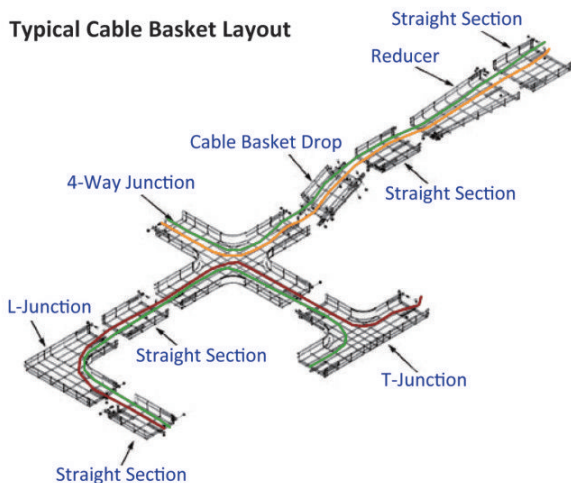

Cable Basket System

Typical Cable Basket Layout

Our cable basket superiority:

1. The new concept of cable basket, assembly flexible, beautiful appearance, novel and unique, conspicuous.
2. The product is suitable for various installation, wiring maintenance and upgrade quick and simple, can satisfy the most demand of quality requirements and installation standard.
3. The product "easy to shape" structure and "quickly assembly" significantly reduce installation and cable tray routing time.
4. The product can effectively reduce the effect of electromagnetic interference.
5. Using the open mesh structure of cable basket can be more effective and safe circulation air, and control to manage your cables.

The good service, The good quality!

↓ 30 mm ↔ 50 → 300 mm ⇄ 3m

GT-30		mm	kg/m	EZ	GC	304	316L
	GT 30/50	50	0.38	501	503	506	508
	GT 30/100	100	0.52	1001	1003	1006	1008
	GT 30/150	150	0.67	1501	1503	1506	1508
	GT 30/200	200	0.92	2001	2003	2006	2008
	GT 30/300	300	1.37	3001	3003	3006	3008

↓ 54 mm ↔ 50 → 600 mm ⇄ 3m

GT-54		mm	kg/m	EZ	GC	304	316L
	GT 54/50	50	0.61	501	503	506	508
	GT 54/100	100	0.76	1001	1003	1006	1008
	GT 54/150	150	1.01	1501	1503	1506	1508
	GT 54/200	200	1.32	2001	2003	2006	2008
	GT 54/300	300	1.99	3001	3003	3006	3008
	GT 54/400	400	2.97	4001	4003	4006	4008
	GT 54/450	450	3.36	4501	4503	4506	4508
	GT 54/500	500	3.37	5001	5003	5006	5008
	GT 54/600	600	3.79	6001	6003	6006	6008