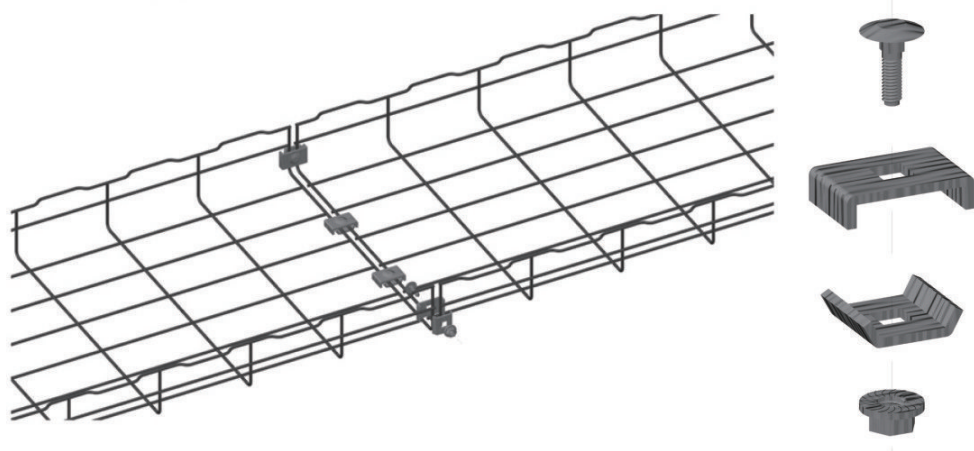

Cable Basket System

Typical Cable Basket Layout

Our cable basket superiority:

1. The new concept of cable basket, assembly flexible, beautiful appearance, novel and unique, conspicuous.
2. The product is suitable for various installation, wiring maintenance and upgrade quick and simple, can satisfy the most demand of quality requirements and installation standard.
3. The product "easy to shape" structure and "quickly assembly" significantly reduce installation and cable tray routing time.
4. The product can effectively reduce the effect of electromagnetic interference.
5. Using the open mesh structure of cable basket can be more effective and safe circulation air, and control to manage your cables.

The good service, The good quality!

↓ 30 mm ↔ 50 → 300 mm ⇄ 3m

GT-30		mm	kg/m	EZ	GC	304	316L
	GT 30/50	50	0.38	501	503	506	508
	GT 30/100	100	0.52	1001	1003	1006	1008
	GT 30/150	150	0.67	1501	1503	1506	1508
	GT 30/200	200	0.92	2001	2003	2006	2008
	GT 30/300	300	1.37	3001	3003	3006	3008

↓ 54 mm ↔ 50 → 600 mm ⇄ 3m

GT-54		mm	kg/m	EZ	GC	304	316L
	GT 54/50	50	0.61	501	503	506	508
	GT 54/100	100	0.76	1001	1003	1006	1008
	GT 54/150	150	1.01	1501	1503	1506	1508
	GT 54/200	200	1.32	2001	2003	2006	2008
	GT 54/300	300	1.99	3001	3003	3006	3008
	GT 54/400	400	2.97	4001	4003	4006	4008
	GT 54/450	450	3.36	4501	4503	4506	4508
	GT 54/500	500	3.37	5001	5003	5006	5008
	GT 54/600	600	3.79	6001	6003	6006	6008

↓ 105 mm ↔ 100 → 600mm ⇄ 3m

GT-105		mm	kg/m	EZ	GC	304	316L
	GT 105/100	100	1.32	1001	1003	1006	1008
	GT 105/150	150	1.69	1501	1503	1506	1508
	GT 105/200	200	1.99	2001	2003	2006	2008
	GT 105/300	300	2.96	3001	3003	3006	3008
	GT 105/400	400	3.37	4001	4003	4006	4008
	GT 105/500	500	3.78	5001	5003	5006	5008
	GT 105/600	600	4.19	6001	6003	6006	6008